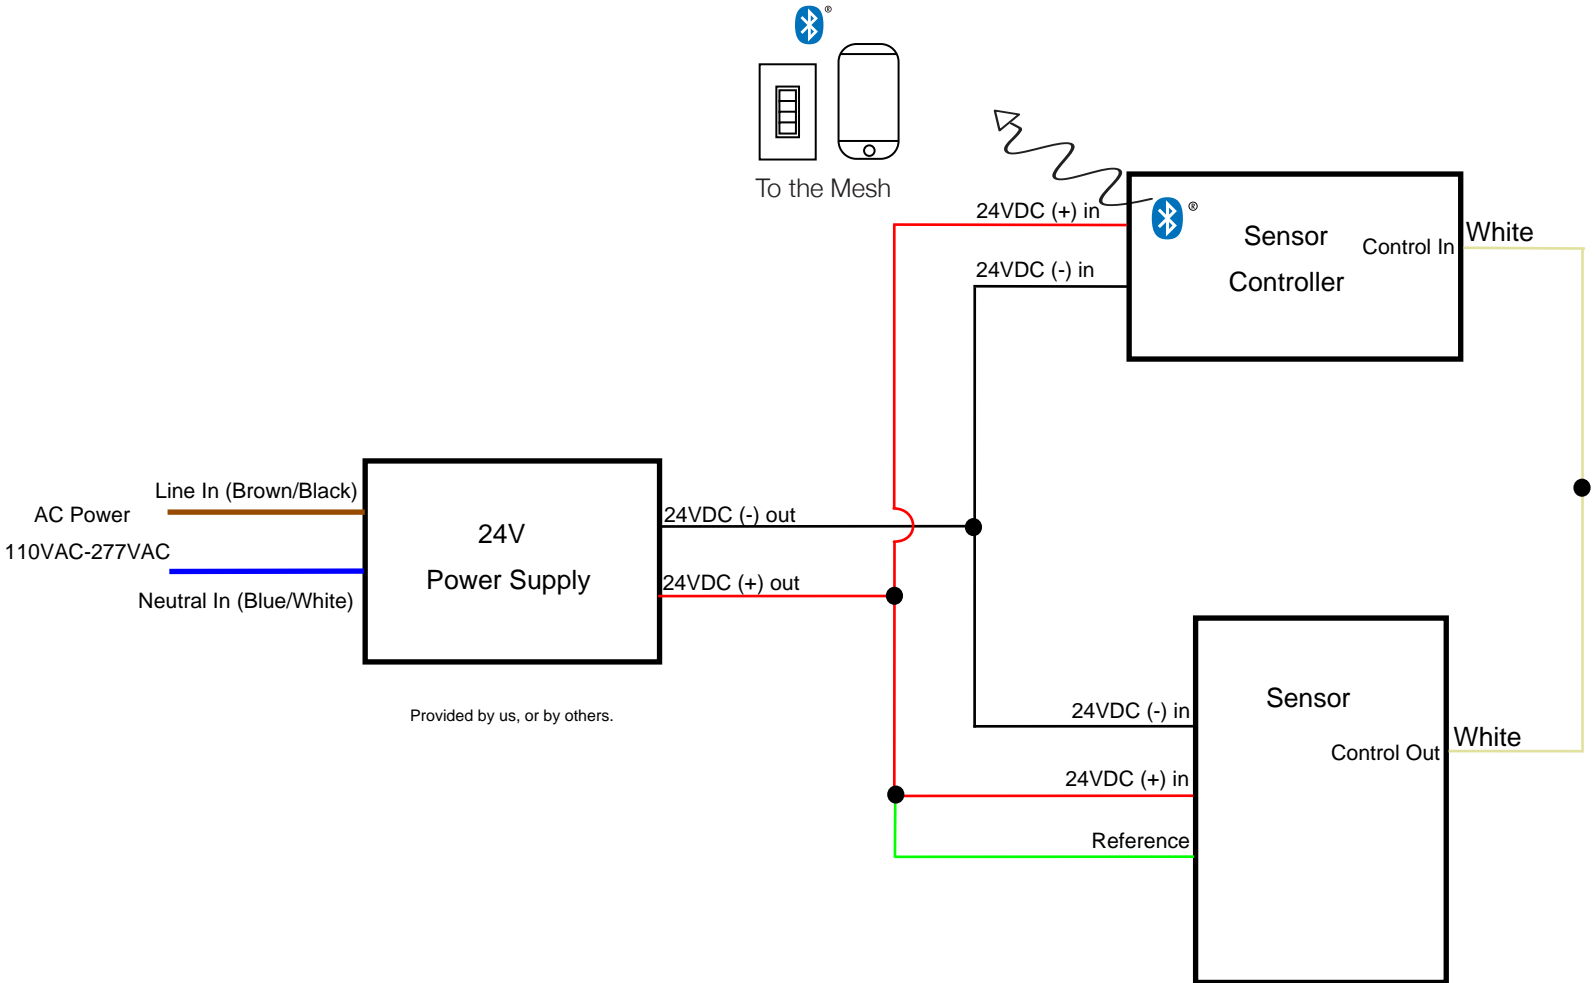

## Wiring Diagram | S-OD-W24-DT00

### DualTech Wall Occupancy Sensor

Standard non-metallic J-Box  
supplied by others highly recommended  
to maximize wireless coverage.

\*Illustration is for example purposes only.