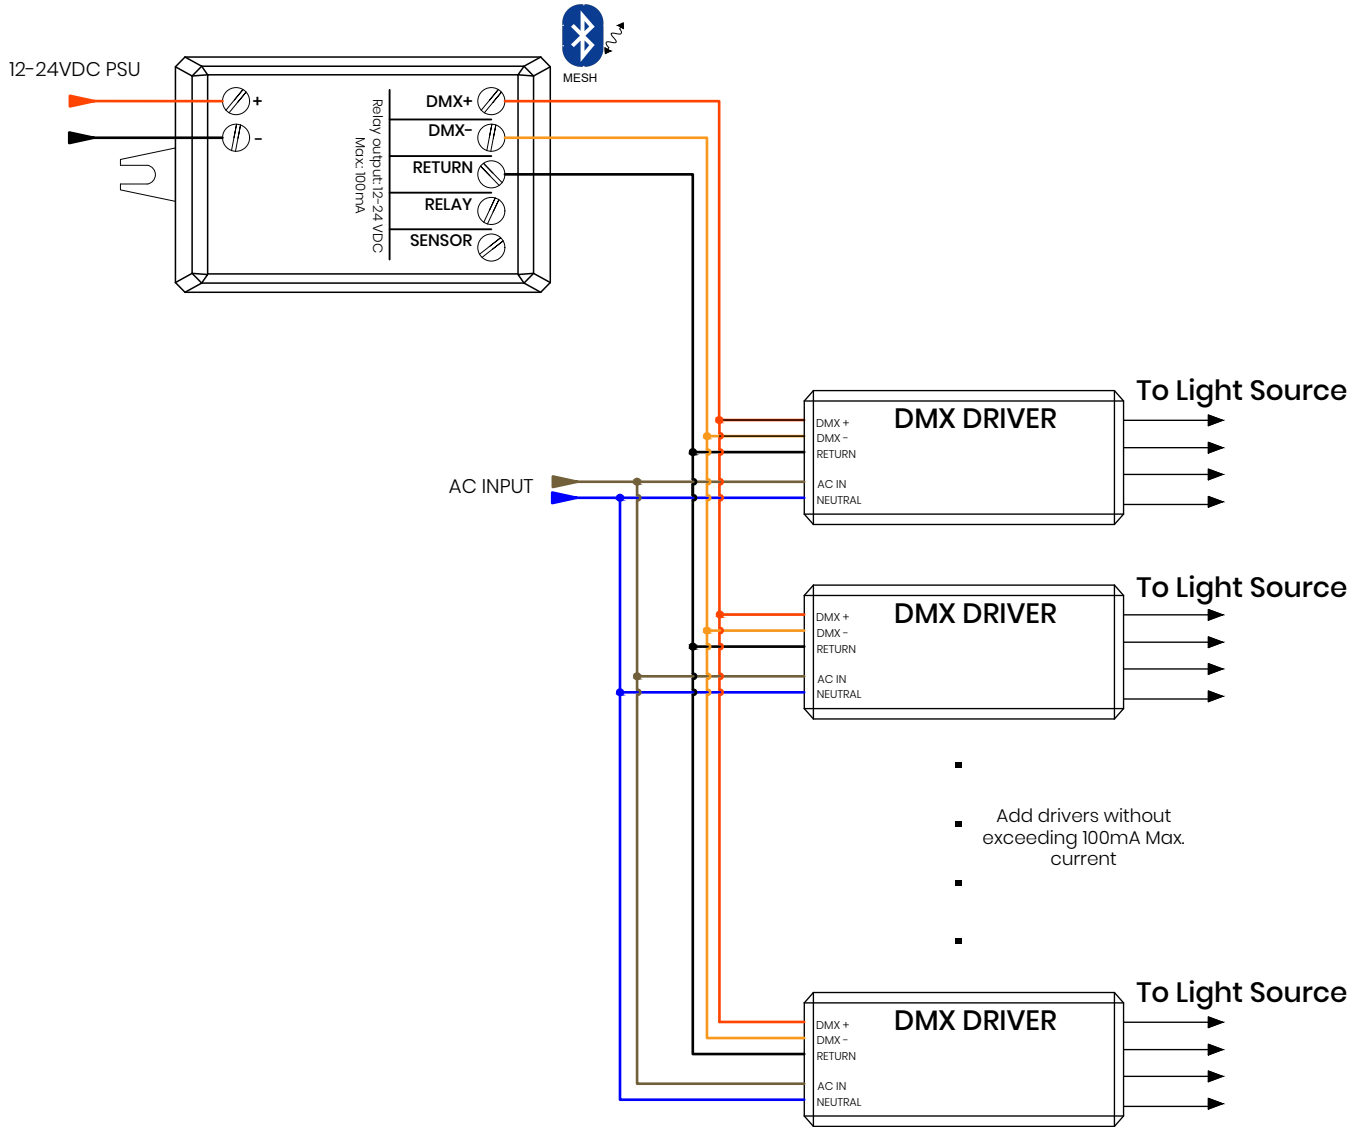

DMX-OUT Controller 4 DMX Channels

The manufacturer reserves the right to change or modify the design, dimensions and specifications at any time without notice. The manufacturer accepts no liability for consequential damage which is occasioned to the user based on the data provided.