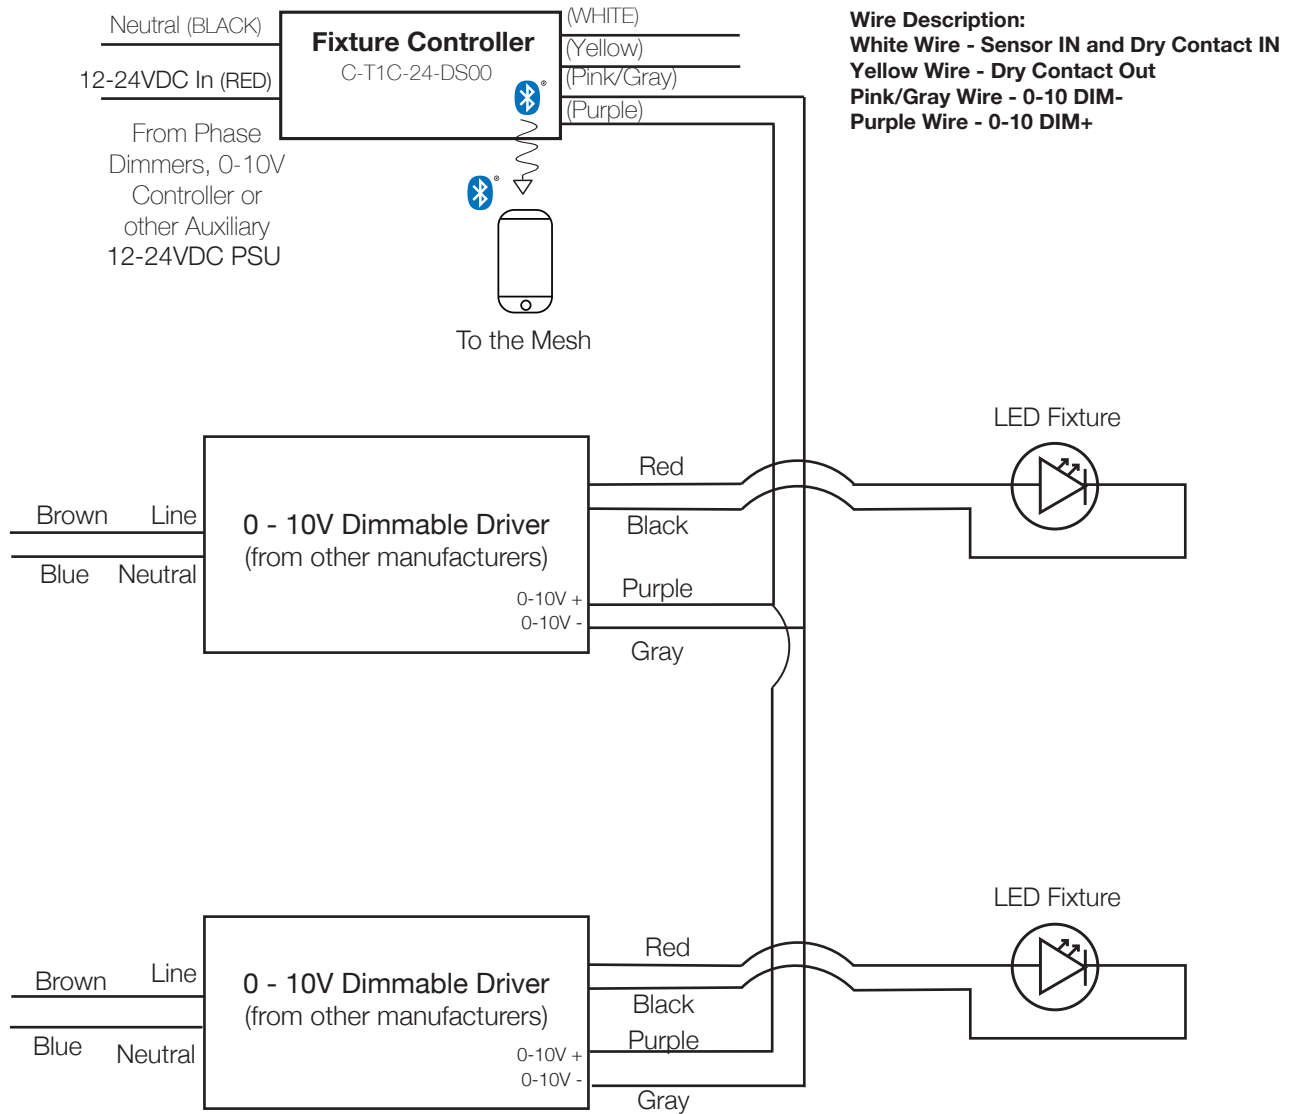

Wiring Diagram | C-T1C-24-DS00

Fixture Controller

*Illustration is for example purposes only.

Standard non-metallic J-Box
 supplied by others highly recommended
 to maximize wireless coverage.